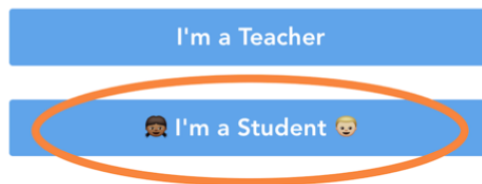

Seesaw

Student Sign In Instructions

Bu 1c

Open the Seesaw Class app. Or go to <https://app.seesaw.me> on your computer.

Choose "I'm a Student".

Scan this QR Code.

Do not photograph or share this code on social media
